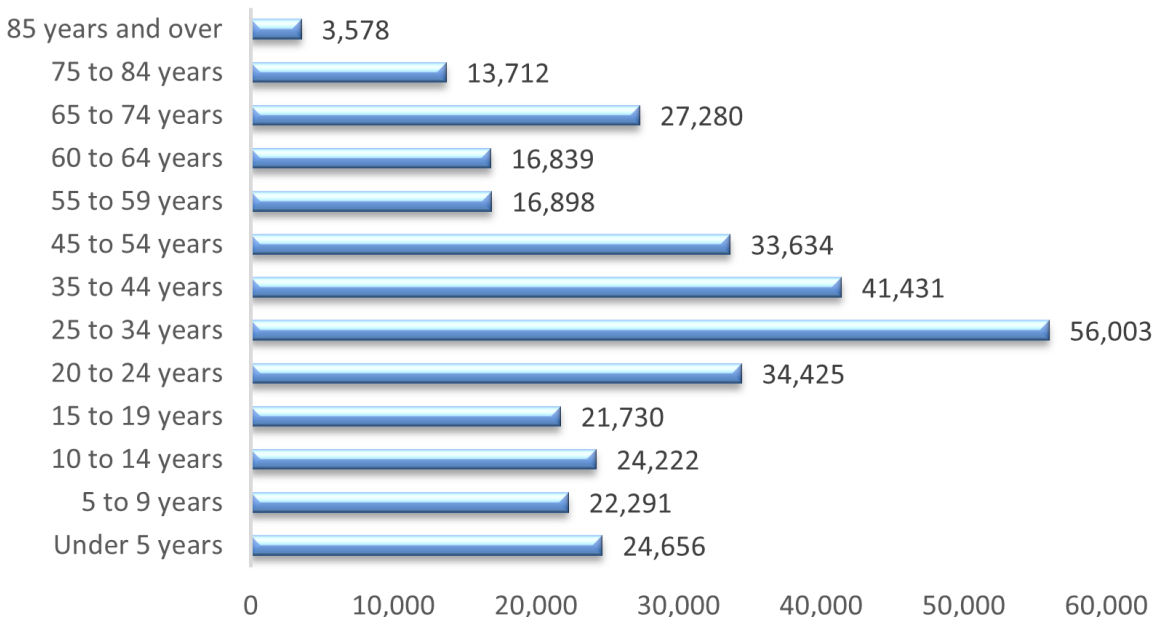

### People

**Population - 336,699**

**Median age- 31.7**

**Male - 49.6%**

**Female - 50.4%**

### Age Distribution

### Ethnicity Distribution